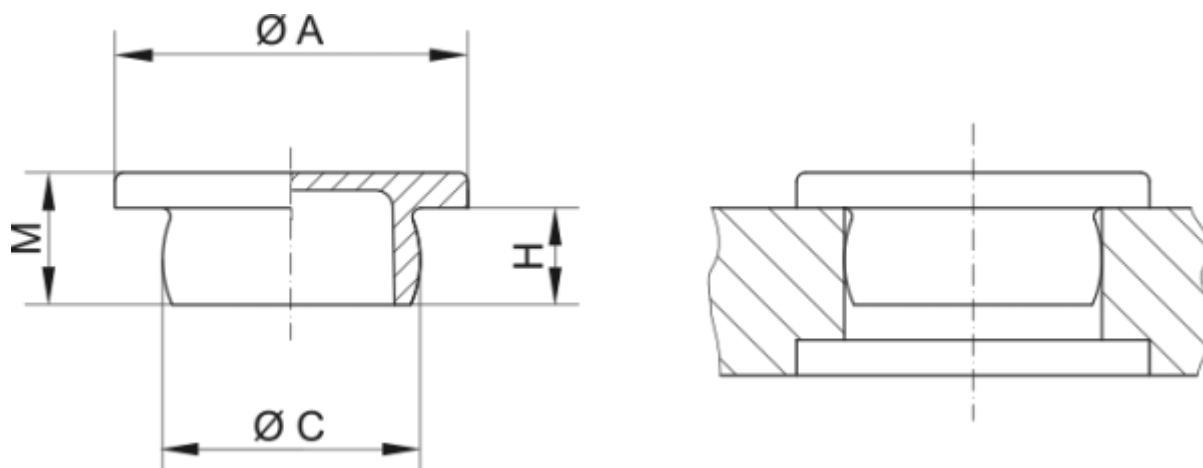

Data Sheet

Article number: 59GPN300F21

Description: KLEE Round plug GPN 300F - \varnothing 22,4

Measures

A = 28

C = 22.4

H = 9

M = 12